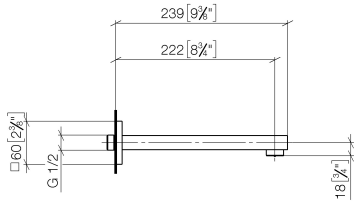

SYMETRICS eSET Touchfree Basin mixer without pop-up waste with temperature setting - Chrome

ST 010 205 8980

- 220mm projection
- fixed spout
- circular, air-enriched flow
- hole diameter 37 mm
- rosette 60 x 60 mm
- 1/2" connection
- plug-link mounting
- max. flow 7 l/min
- lead-free
- WRAS 1904065

For Touchfree control please order eSet Touchfree
WITH or WITHOUT temperature adjustment

Recommended miscellaneous

Concealed wall elbow -

35 085 970 90

- max. recess depth 163 mm
- min. recess depth 90 mm

SYMETRICS eSET Touchfree Basin mixer without pop-up waste with temperature setting - Chrome

ST 010 205 8980

SYMETRICS eSET Touchfree Basin mixer without pop-up waste with temperature setting - Chrome

ST 010 205 8080
mm [inches]