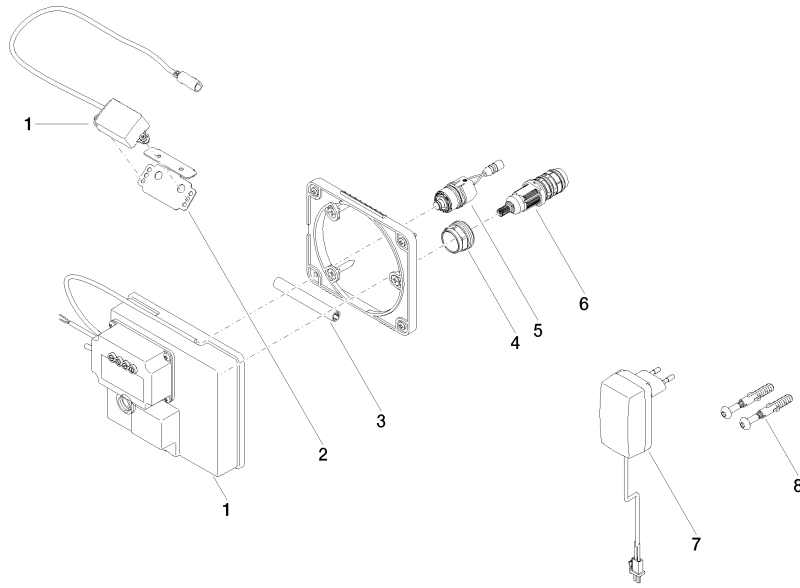

- max. recess depth 125 mm
- min. recess depth 90 mm

Recommended miscellaneous

Extension for Touchfree 500 mm - 12 765 970 90

SYMETRICS eSET Touchfree Basin mixer without pop-up waste with temperature setting - Chrome

ST 010 205 8080
mm [inches]

Certificates

LGA_29120.	WRAS_1906116.	IAPMO_EGS.	CE000001_eSet_Tou chfree_20171206_D E_signed.	CE000002_eSet_Tou chfree_20171206_E N_signed.
LGA_29119.				

SYMETRICS eSET Touchfree Basin mixer without pop-up waste with temperature setting - Chrome

ST 010 205 8980

Spare parts list

No.	Item Number	Name	Quantity used	Delivery time
1	90 10 01 177 00 90	electronic accessories	1	2
2	90 17 20 199 00 90	holder	1	2
3	90 23 01 124 00 90	sleeve	1	2
4	09 23 10 129 90	nut	1	2
5	04 30 50 079 00 90	valve	1	2
6	90 15 02 013 00 90	cartridge	1	2
7	04 10 01 246 00 90	electronic accessories	1	2
8	04 30 31 024 01 90	fixing set	1	2

SYMETRICS eSET Touchfree Basin mixer without pop-up waste with temperature setting - Chrome

ST 010 205 8980

- 220mm projection
- fixed spout
- circular, air-enriched flow
- hole diameter 37 mm
- rosette 60 x 60 mm
- 1/2" connection
- plug-link mounting
- max. flow 7 l/min
- lead-free
- WRAS 1904065