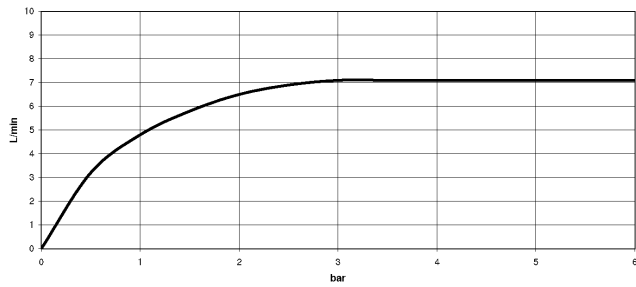

Flow rate chart

Certificates

LGA_18593.

WRAS_1904065.